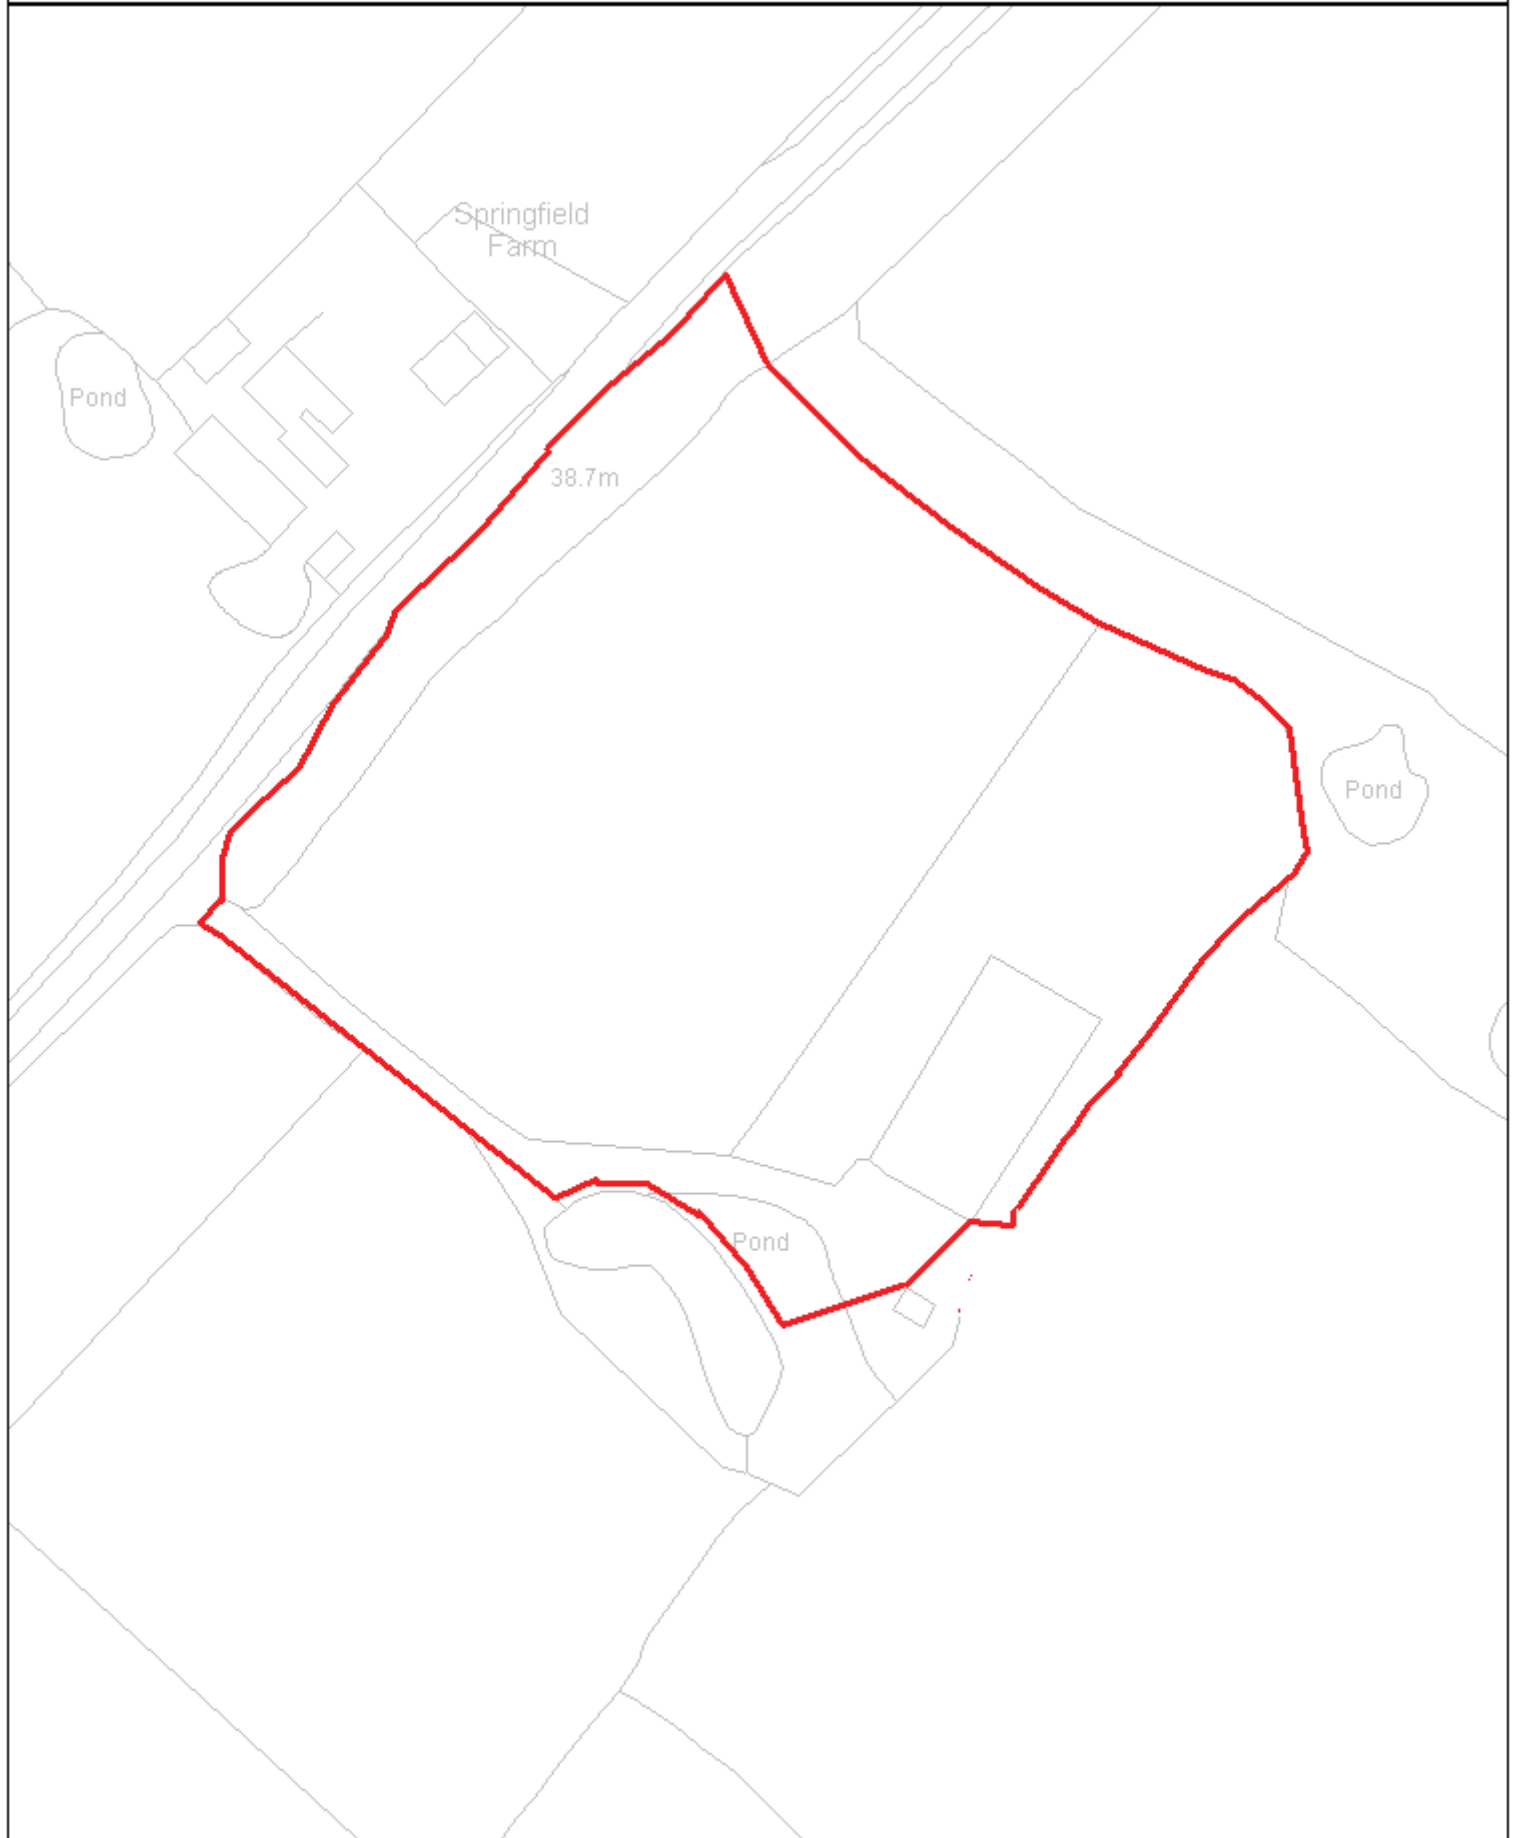

# THE MAIDSTONE BOROUGH COUNCIL

Land at Lenham Road  
(Redhill Stables)  
Headcorn  
Kent

Reproduced from the Ordnance Survey mapping with the permission of the Controller of Her Majesty's Stationery Office © Crown copyright. Unauthorised reproduction infringes Crown copyright and may lead to prosecution or civil proceedings. The Maidstone Borough Council, Licence No. 100019636, 2009.

Scale: 1:1250